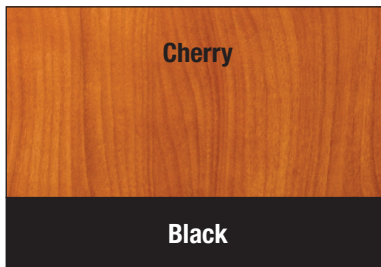

GearBoss® High-Density Storage Standard Paints

Color Sample Card

Paints for Wire Grille End Panels

Standard frame and upright color is Silver. Cart base, hardware and accessories are painted Black.

Black

Blue

Navy

Purple

Gold

Yellow

Orange

Dark Green

Green

Red

Maroon

Silver

White

Colors contained in this card are approximations. Actual colors may vary slightly. Contact your Sales Representative for a physical sample.

GearBoss® High-Density Storage Standard Laminates

Color Sample Card

Laminates and Edge Banding for Wood Surfaces

Standard laminate for roof panel is Oyster.

Laminate Color

Laminate Color

Laminate Color

Edge Banding

Depending on volume of order, other laminate options may be available. All laminates are edge banded.